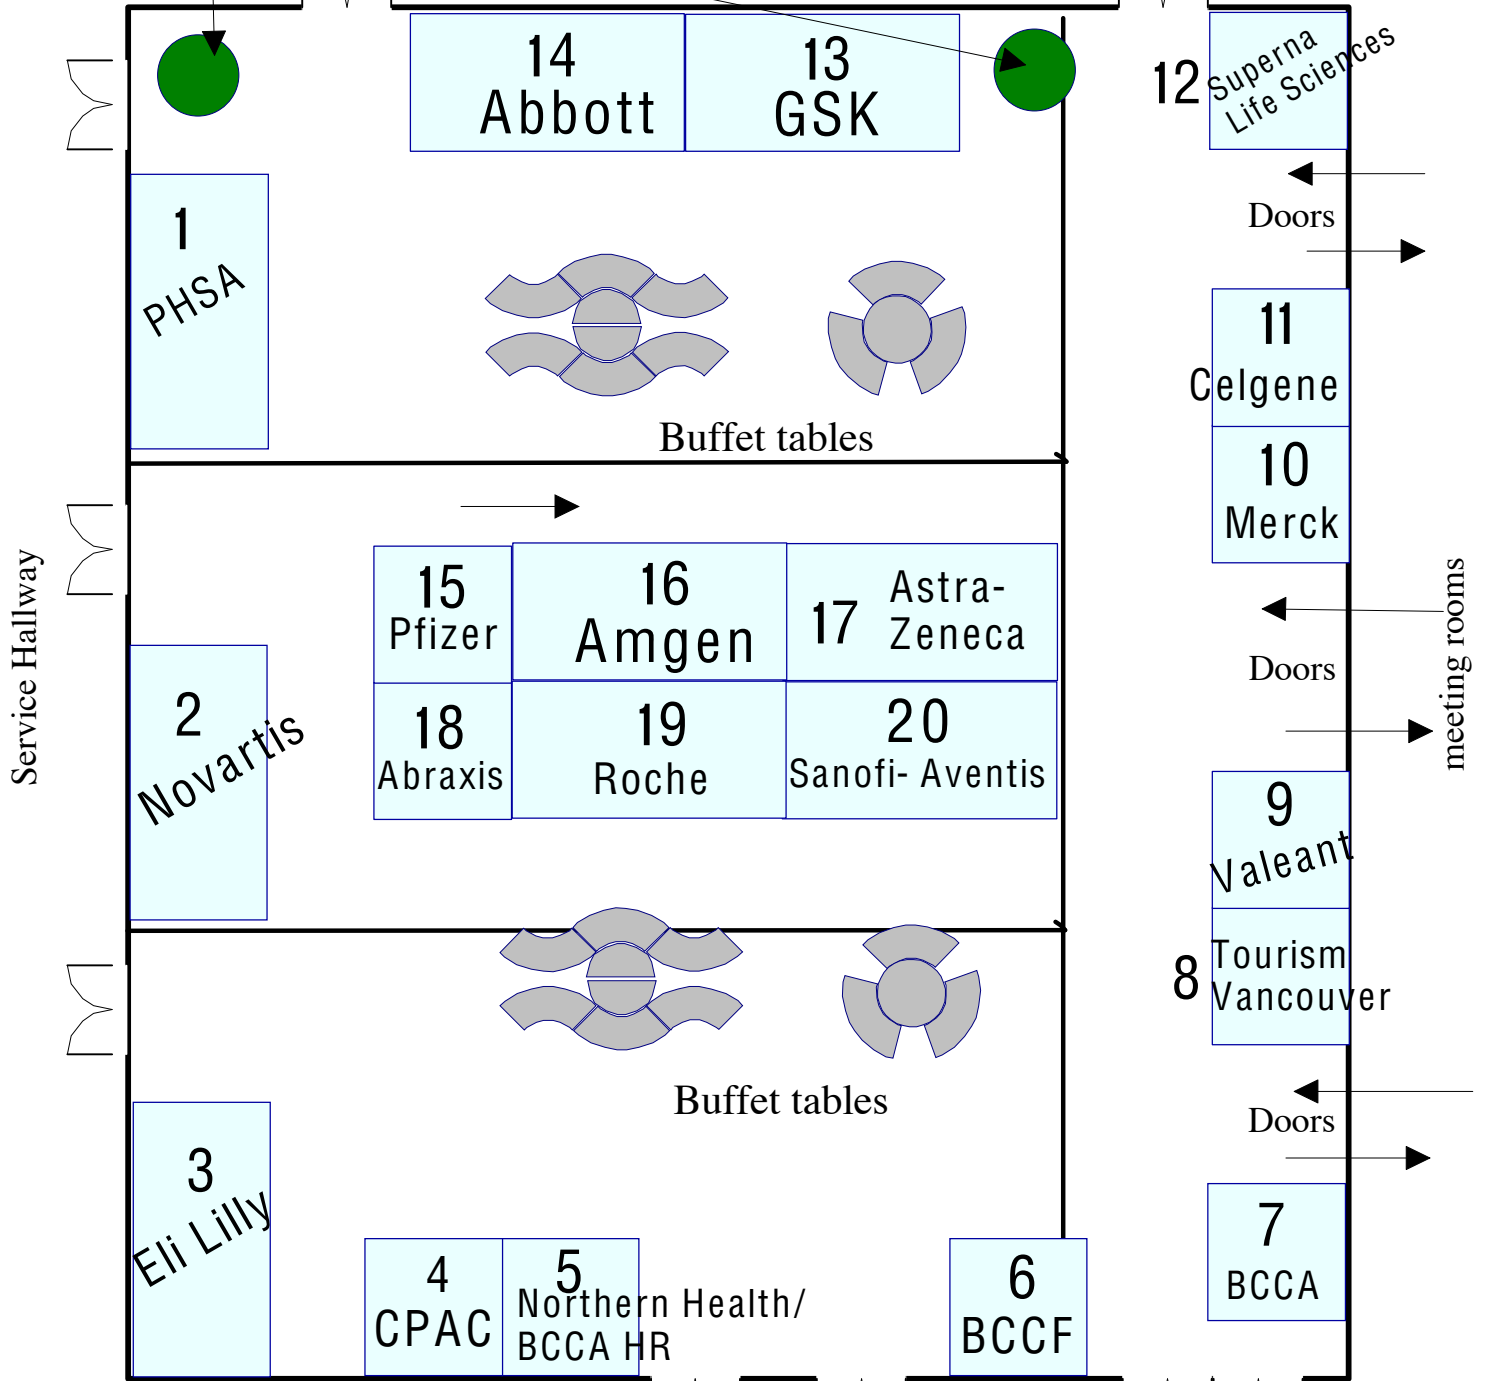

Christmas Trees

Salon ABC & Corridor

Service Hallway

BC Cancer Agency 2010 Exhibits
 (9) 10' x 20' booths
 (11) 10' x 10' booths

Floor plan subject to change based on the final set up requirements on-site

Conference Centre Lobby

Posters On Display Here